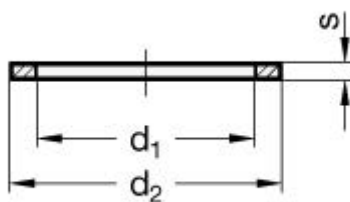

Data Sheet

Article number: 207603AL1216A

Description: E+G Gasket DIN 7603-AL-12-16-A

Measures

$d_1 = 12$

$d_2 = 16$

$d_{103} = 12.2$

$d_{202} = 15.9$

DIN = M12x1.5

$s = 1.5$